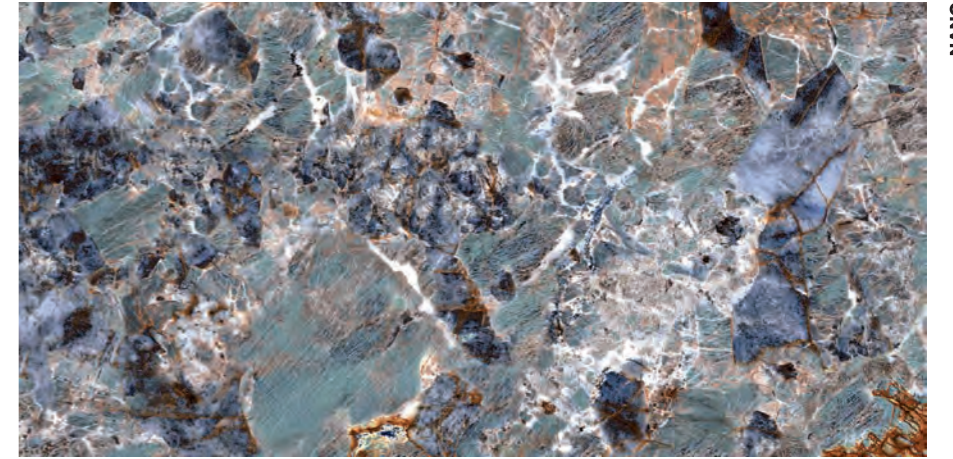

NANO
TECHNOLOGY

30x120 / 12x48" STEP

LOLITE WHITE

ZENITH

AMAZONITE

NANO

60x120 24x48"

tp GR fl v³ Mohs:6