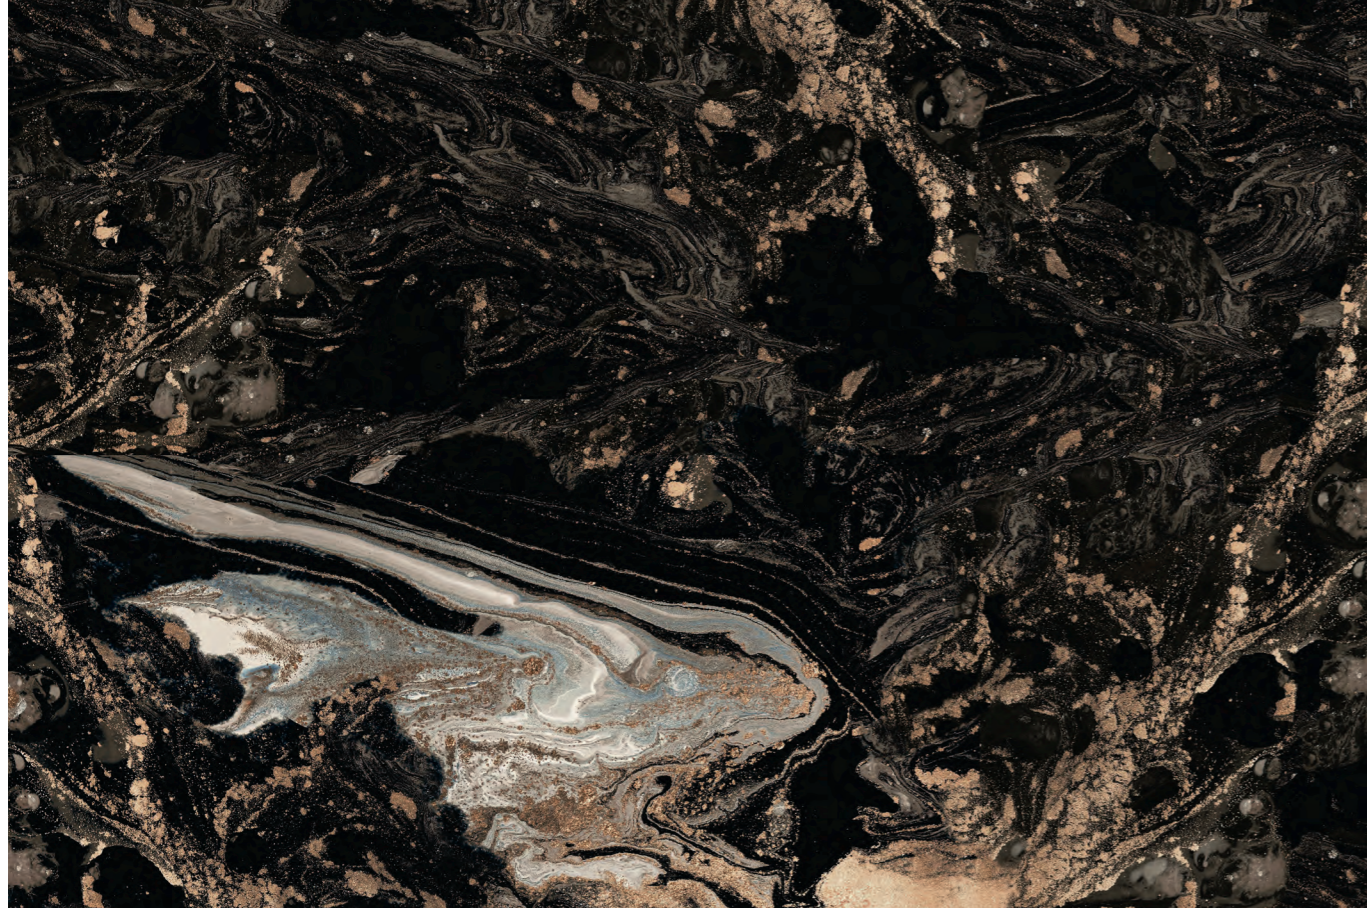

120x180 48x71" A FACE

tp GR fl v1 Mohs: 5

NANO