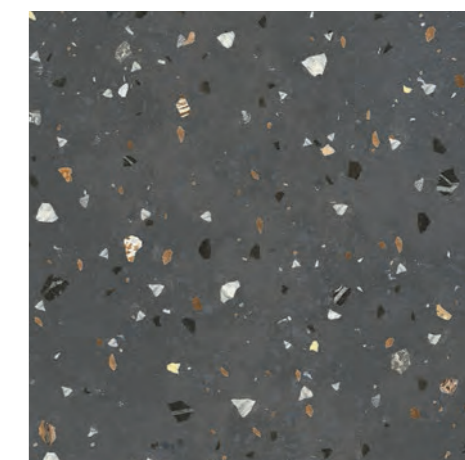

30x120 / 12x48" STEP

60x120 24x48" GREY

tpRMv3

60x120 24x48" ANTHRACITE

tpRMv3

30x120 / 12x48" STEP

SEMPRE JUNIOR

60x60 24x24" GRIGIO
61x61 24x24" GRIGIO