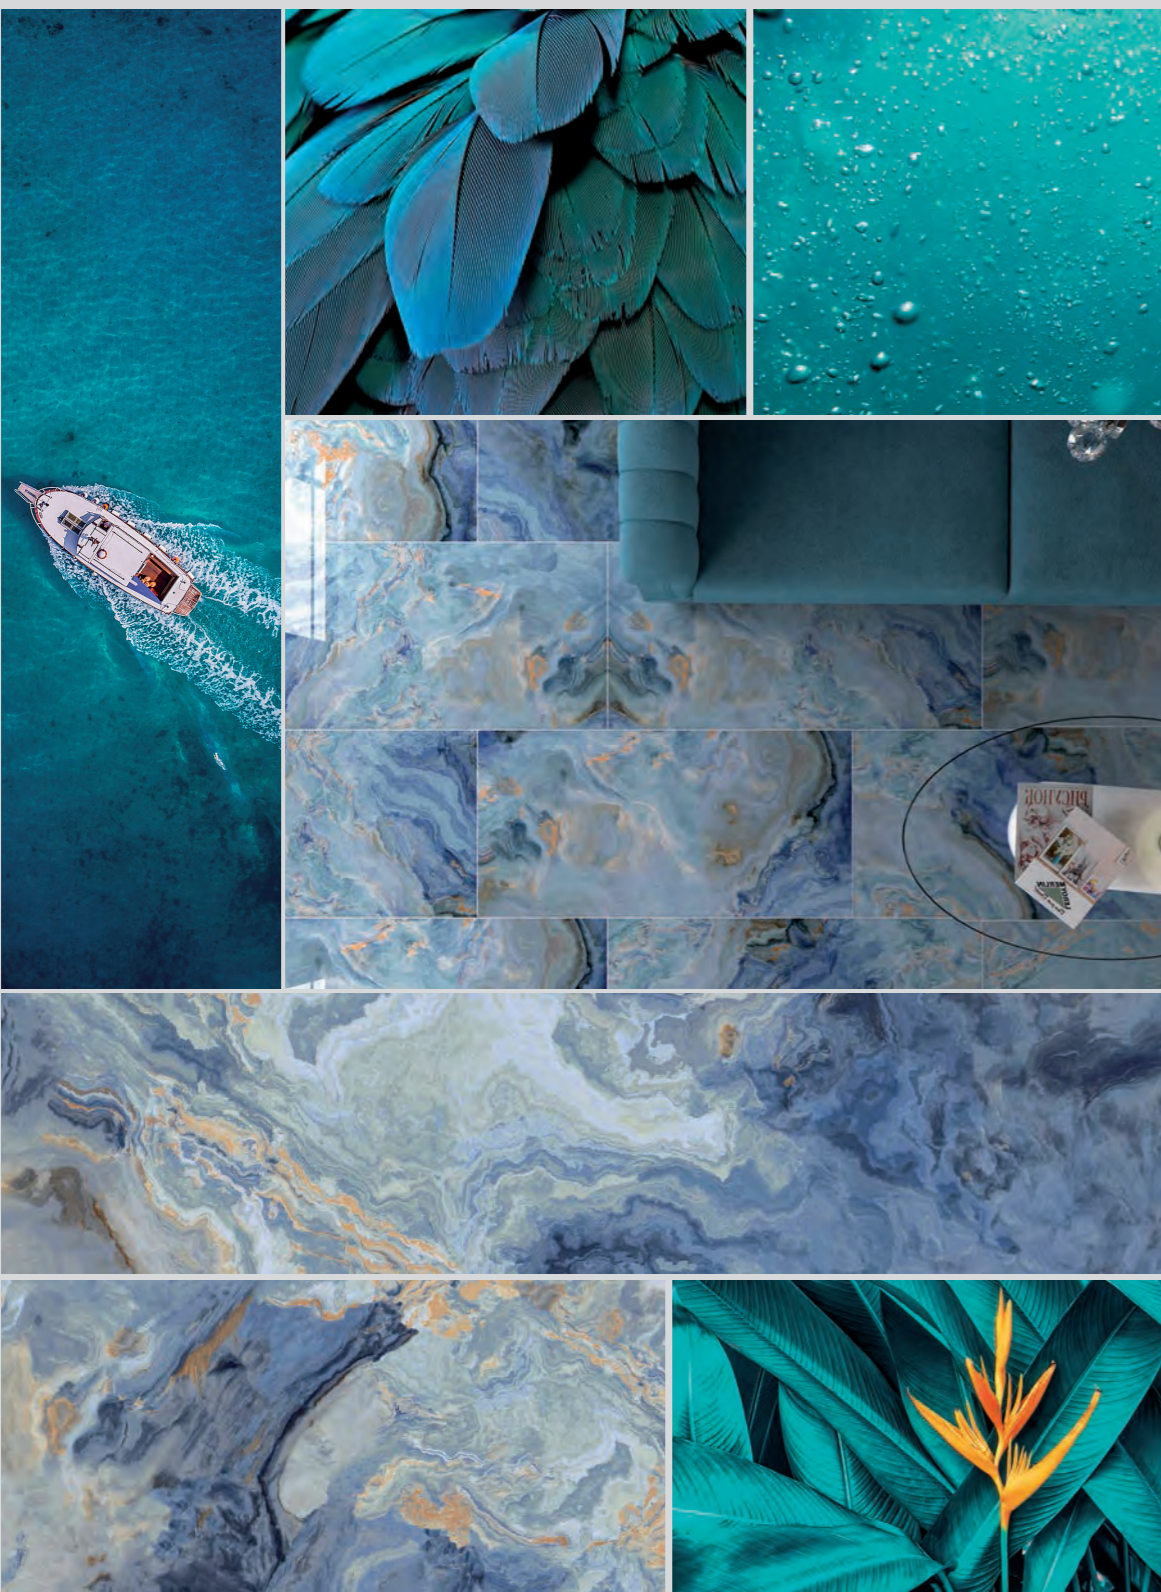

60x120 24x48"

tp GR fl v³ Mohs:5.5

NANO