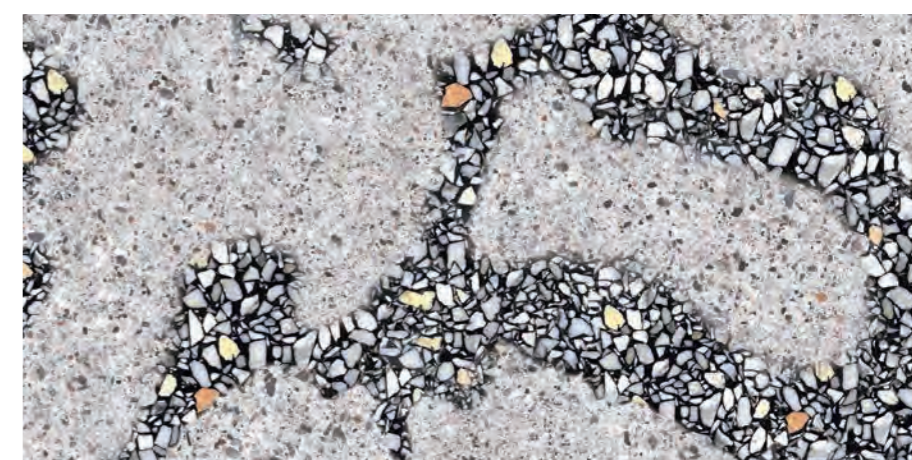

60x120 24x48" DECOFON

tp GR fl v³ Mohs: 6

NANO