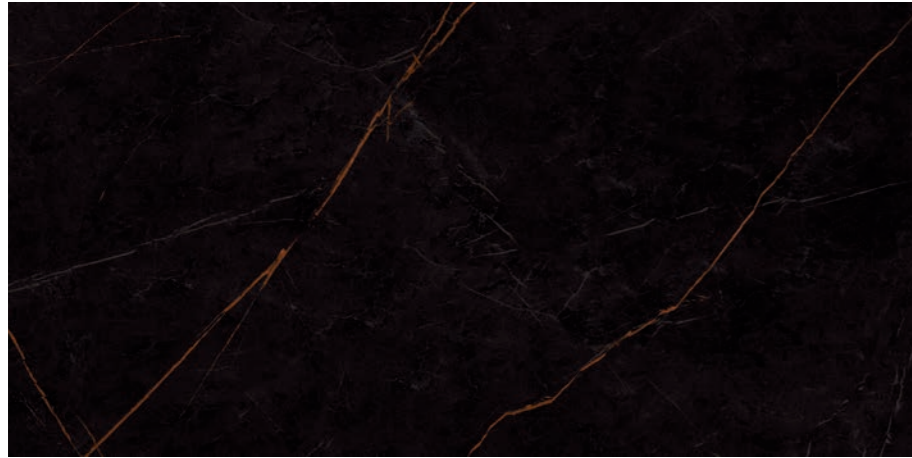

BELLATRIX

NANO
TECHNOLOGY

60x120 24x48"

tp GR fl v² Mohs:5.5

CHARLOTTE

NANO
TECHNOLOGY

60x120 24x48"

tp GR fl v³ Mohs:5.5